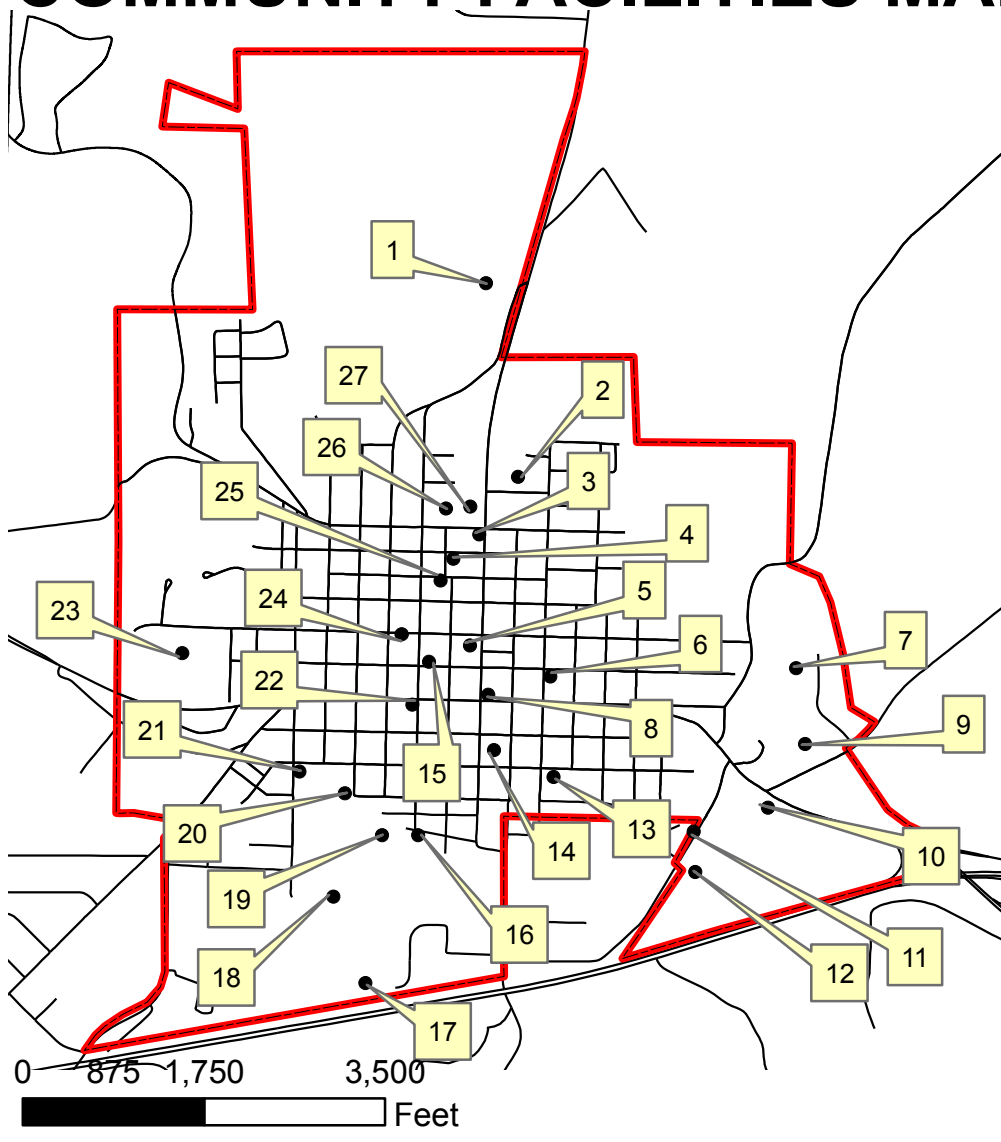

# COMMUNITY FACILITIES MAP

## Central Cambria Coalition Multi-Municipal Comprehensive Plan

Comprised of the Municipalities of:  
Jackson Township, Cambria Township,  
& Ebensburg Borough

Cambria County, Pennsylvania

MAP 10

Borough Scale

### Ebensburg Borough Community Facilities List

### Jackson Township Community Facilities List

1. Loraine Park
2. Cambria County Christian School
3. Jackson Elementary
4. Elementary School Playground
5. Leidy Park
6. Mitchell Park
7. Chickaree Ridgerunners Snowmobile Club
8. Jackson Township Firehall
9. Senior Center
10. Veteran's Memorial Park
11. Goldenrod Sportsman's Club
12. Chickaree Rod & Gun Club
13. Greater Jackson Sportsman's Assoc.
14. Municipal Building