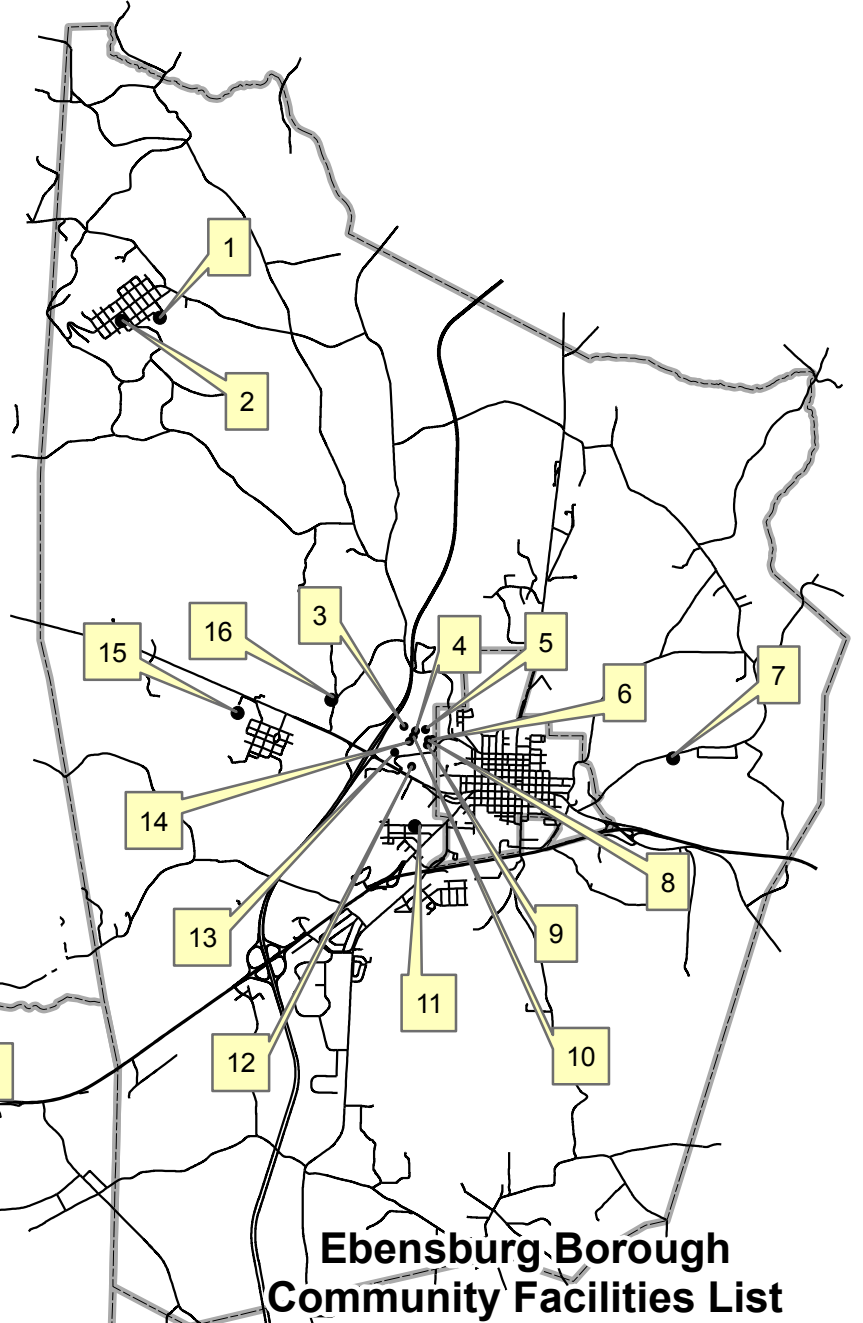

# COMMUNITY FACILITIES MAP

## Central Cambria Coalition Multi-Municipal Comprehensive Plan

Comprised of the Municipalities of:  
Jackson Township, Cambria Township,  
& Ebensburg Borough

Cambria County, Pennsylvania

MAP 10

Borough Scale

### Ebensburg Borough Community Facilities List

### Jackson Township Community Facilities List

1. Loraine Park
2. Cambria County Christian School
3. Jackson Elementary
4. Elementary School Playground
5. Leidy Park
6. Mitchell Park
7. Chickaree Ridgerunners Snowmobile Club
8. Jackson Township Firehall
9. Senior Center
10. Veteran's Memorial Park
11. Goldenrod Sportsman's Club
12. Chickaree Rod & Gun Club
13. Greater Jackson Sportsman's Assoc.
14. Municipal Building