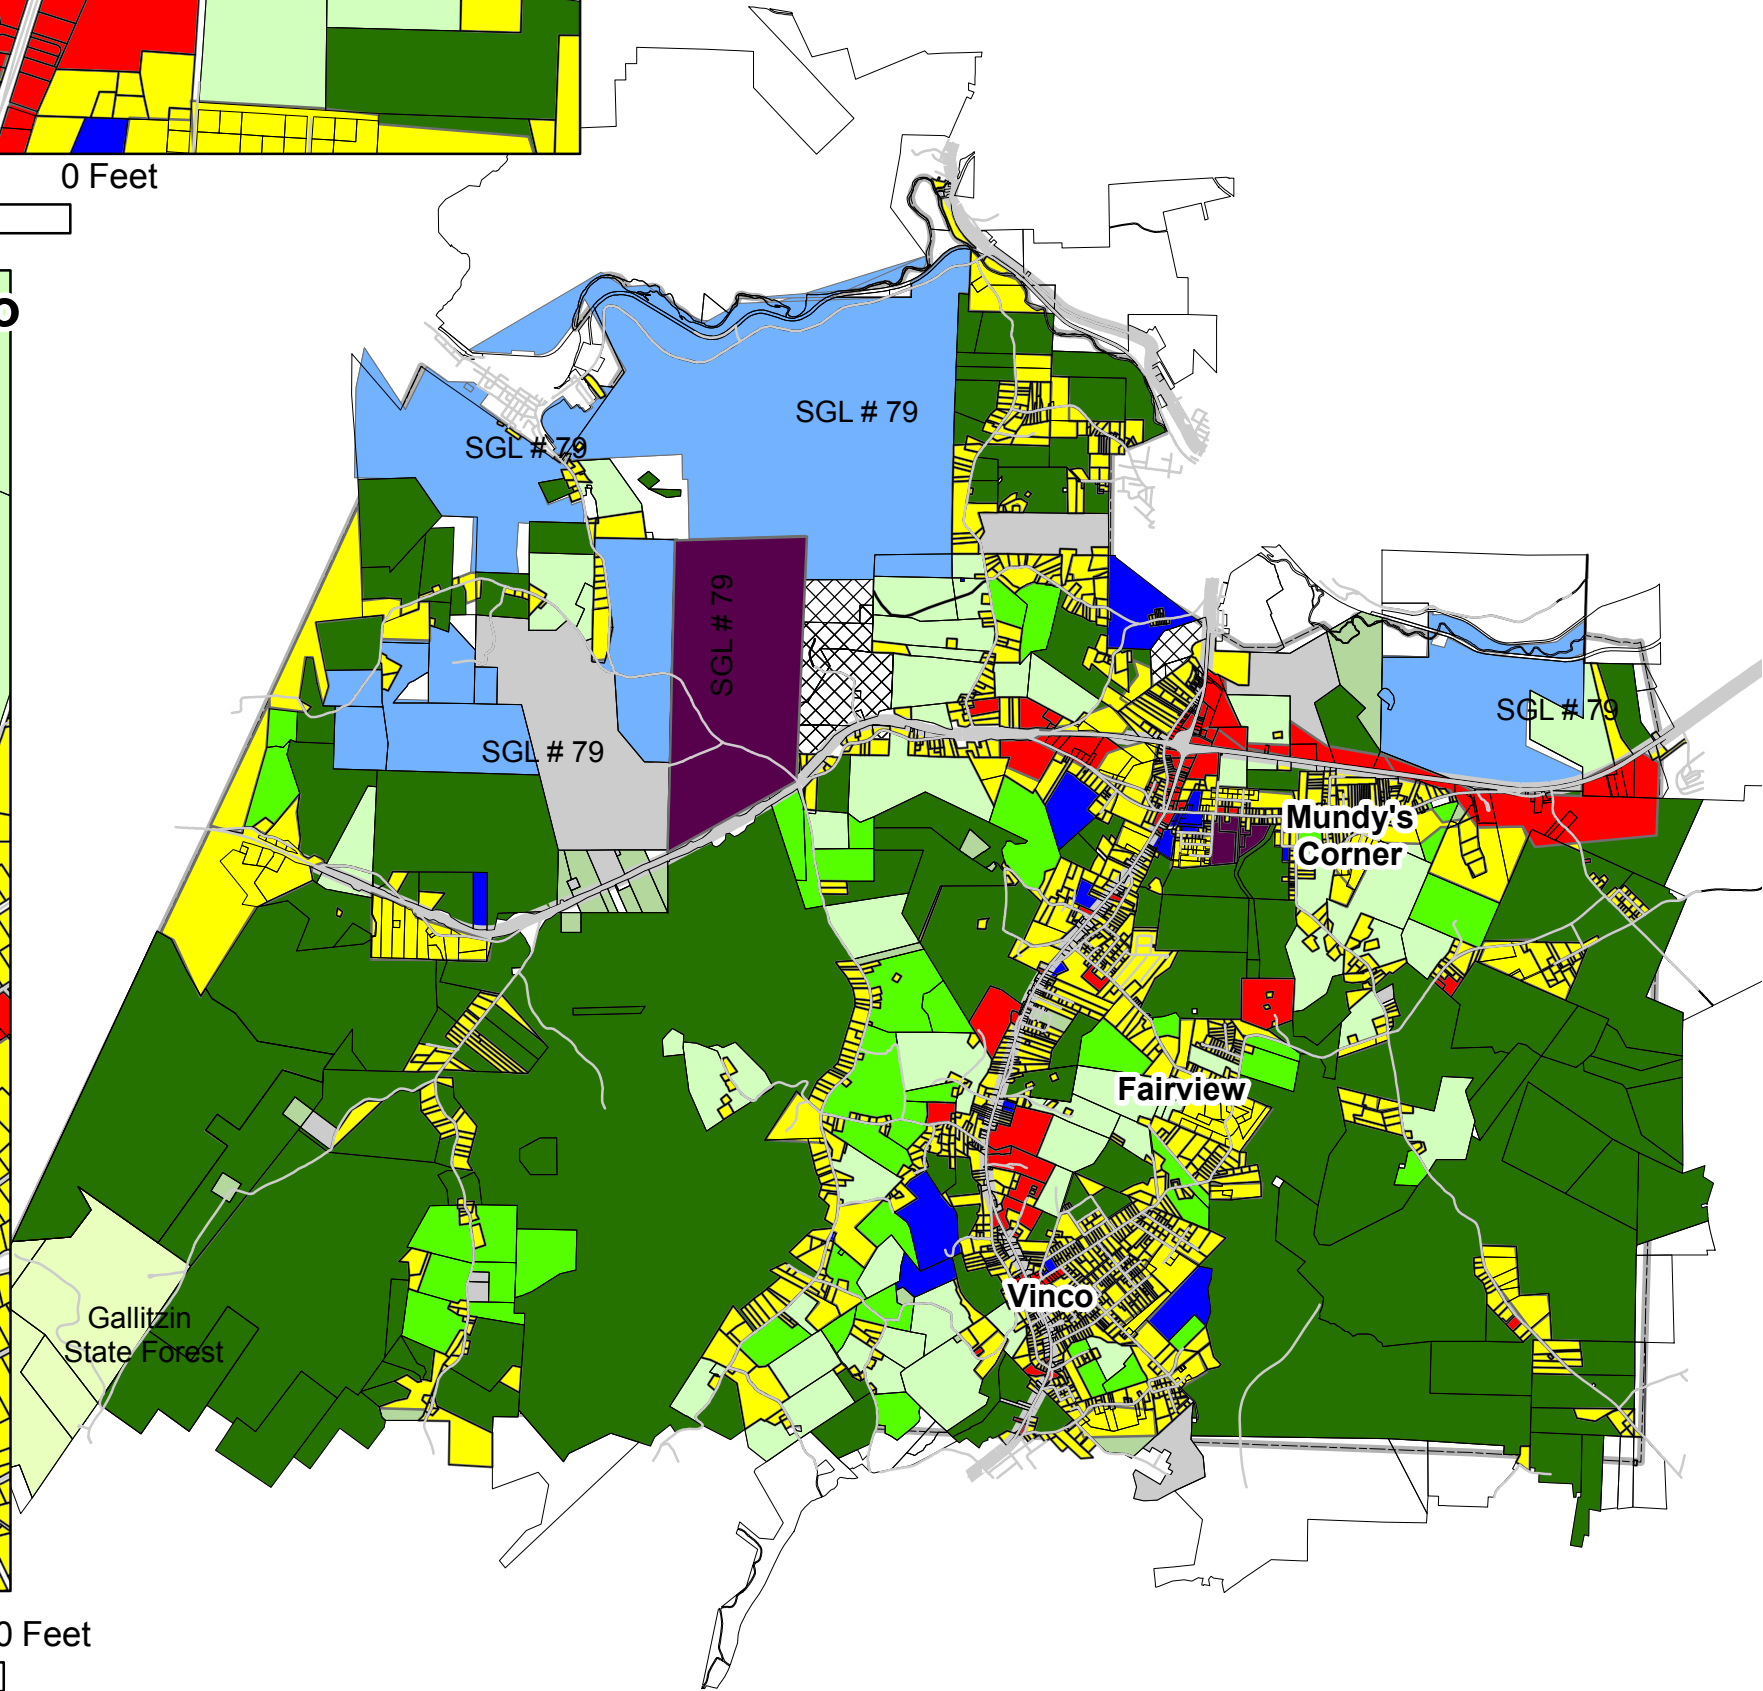

### Mundy's Corner & US 22

# Jackson Township

## Central Cambria Coalition Multi-Municipal Comprehensive Plan

Comprised of the Municipalities of:  
Jackson Township, Cambria Township,  
& Ebensburg Borough

Cambria County, Pennsylvania

### JACKSON TOWNSHIP FUTURE LAND USE

LEGEND MAP 14a

- Residential
- Commercial
- Industrial
- Mining/Quarrying
- Transportation and Utilities
- Public/Semi-Public
- Agriculture Security Area
- Agriculture
- Open Space/Conservation
- Forest
- Gallitzin State Forest
- State Game Lands