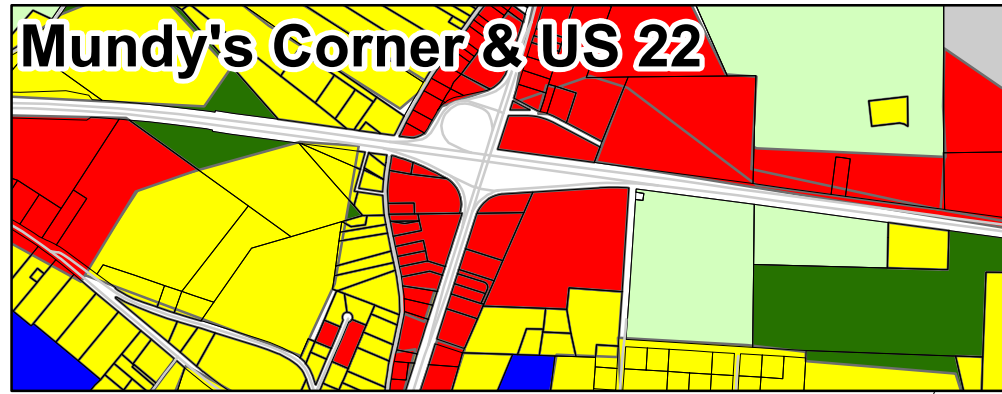

### Mundy's Corner & US 22

# Jackson Township

## Central Cambria Coalition Multi-Municipal Comprehensive Plan

Comprised of the Municipalities of:  
Jackson Township, Cambria Township,  
& Ebensburg Borough

Cambria County, Pennsylvania

### JACKSON TOWNSHIP FUTURE LAND USE

LEGEND MAP 14a

- Residential
- Commercial
- Industrial
- Mining/Quarrying
- Transportation and Utilities
- Public/Semi-Public
- Agriculture Security Area
- Agriculture
- Open Space/Conservation
- Forest
- Gallitzin State Forest
- State Game Lands