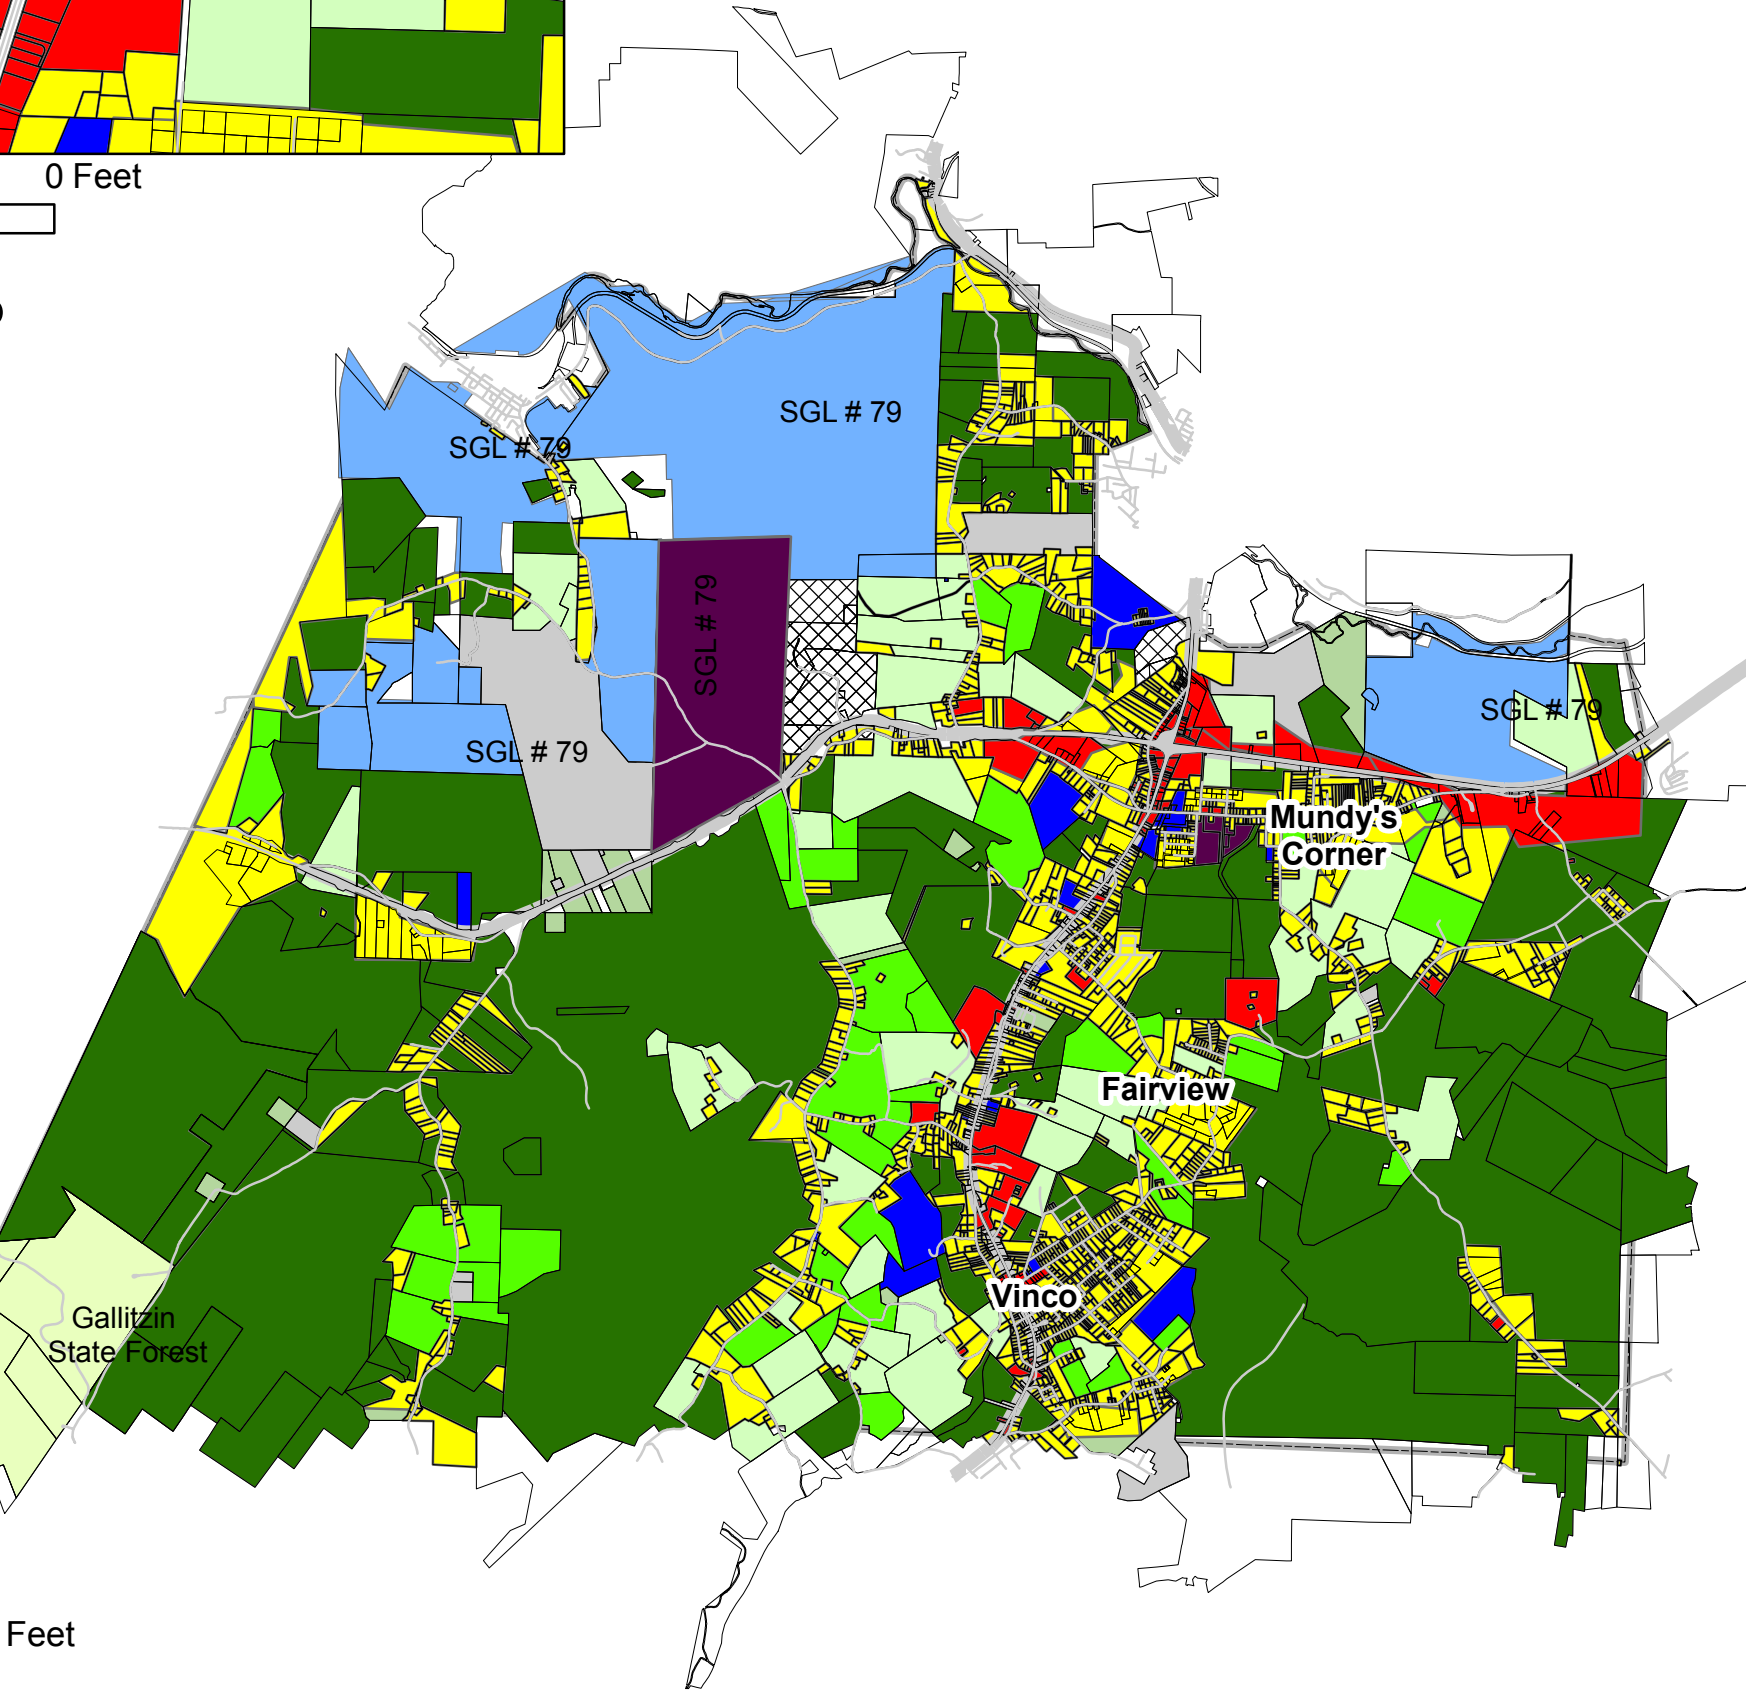

3,000 1,500 0 Feet

2,300 1,150 0 Feet

Jackson Township

Central Cambria Coalition Multi-Municipal Comprehensive Plan

Comprised of the Municipalities of:
Jackson Township, Cambria Township,
& Ebensburg Borough

Cambria County, Pennsylvania

JACKSON TOWNSHIP FUTURE LAND USE

LEGEND MAP 14a

- Residential
- Commercial
- Industrial
- Mining/Quarrying
- Transportation and Utilities
- Public/Semi-Public
- Agriculture Security Area
- Agriculture
- Open Space/Conservation
- Forest
- Gallitzin State Forest
- State Game Lands

2.5 1.25 0 Miles

RCS and A inc.
RICHARD C. SUTTER & ASSOCIATES, INC.
Comprehensive Planners / Land Planners
Historic Preservation Planners

2008