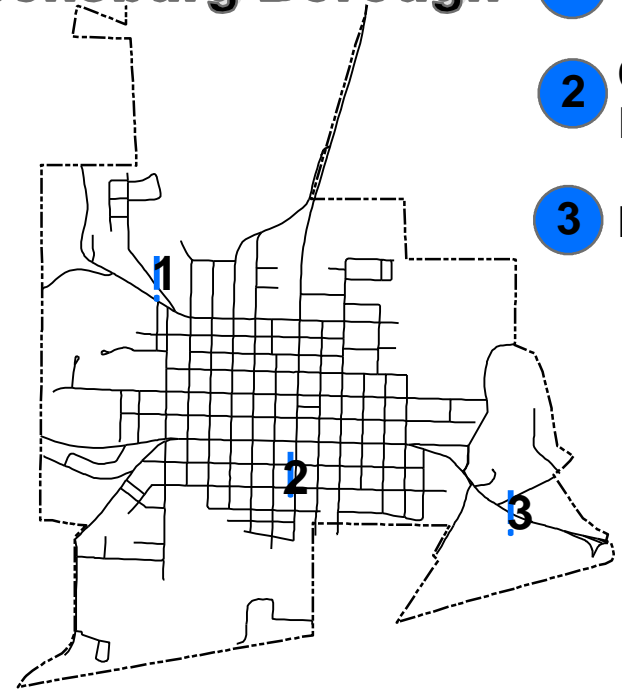

Ebensburg-Borough

- 1 L. Robert Kimball & Associates
- 2 Cambria County Industrial Development Authority
- 3 Mainline Newspapers

- 1 Wal Mart Corporation
- 2 Cambria County Industrial Park
- 3 Laurel Crest Manor

Cambria Township

- 1 Laurel Highlands Landfill
- 2 Laurel Sand & Stone
- 3 Jeff Dishong Trucking

Jackson Township

**Central Cambria Coalition
Multi-Municipal
Comprehensive Plan**

Comprised of the Municipalities of:
Jackson Township, Cambria Township,
& Ebensburg Borough

Cambria County, Pennsylvania

**MAJOR ECONOMIC
GENERATORS**

LEGEND

Major Economic Generators

- ! Jackson Township
- ! Cambria Township
- ! Ebensburg Borough

MAP 16

RCS and A inc.
RICHARD C. SUTTER & ASSOCIATES, INC.
Comprehensive Planners / Land Planners
Historic Preservation Planners