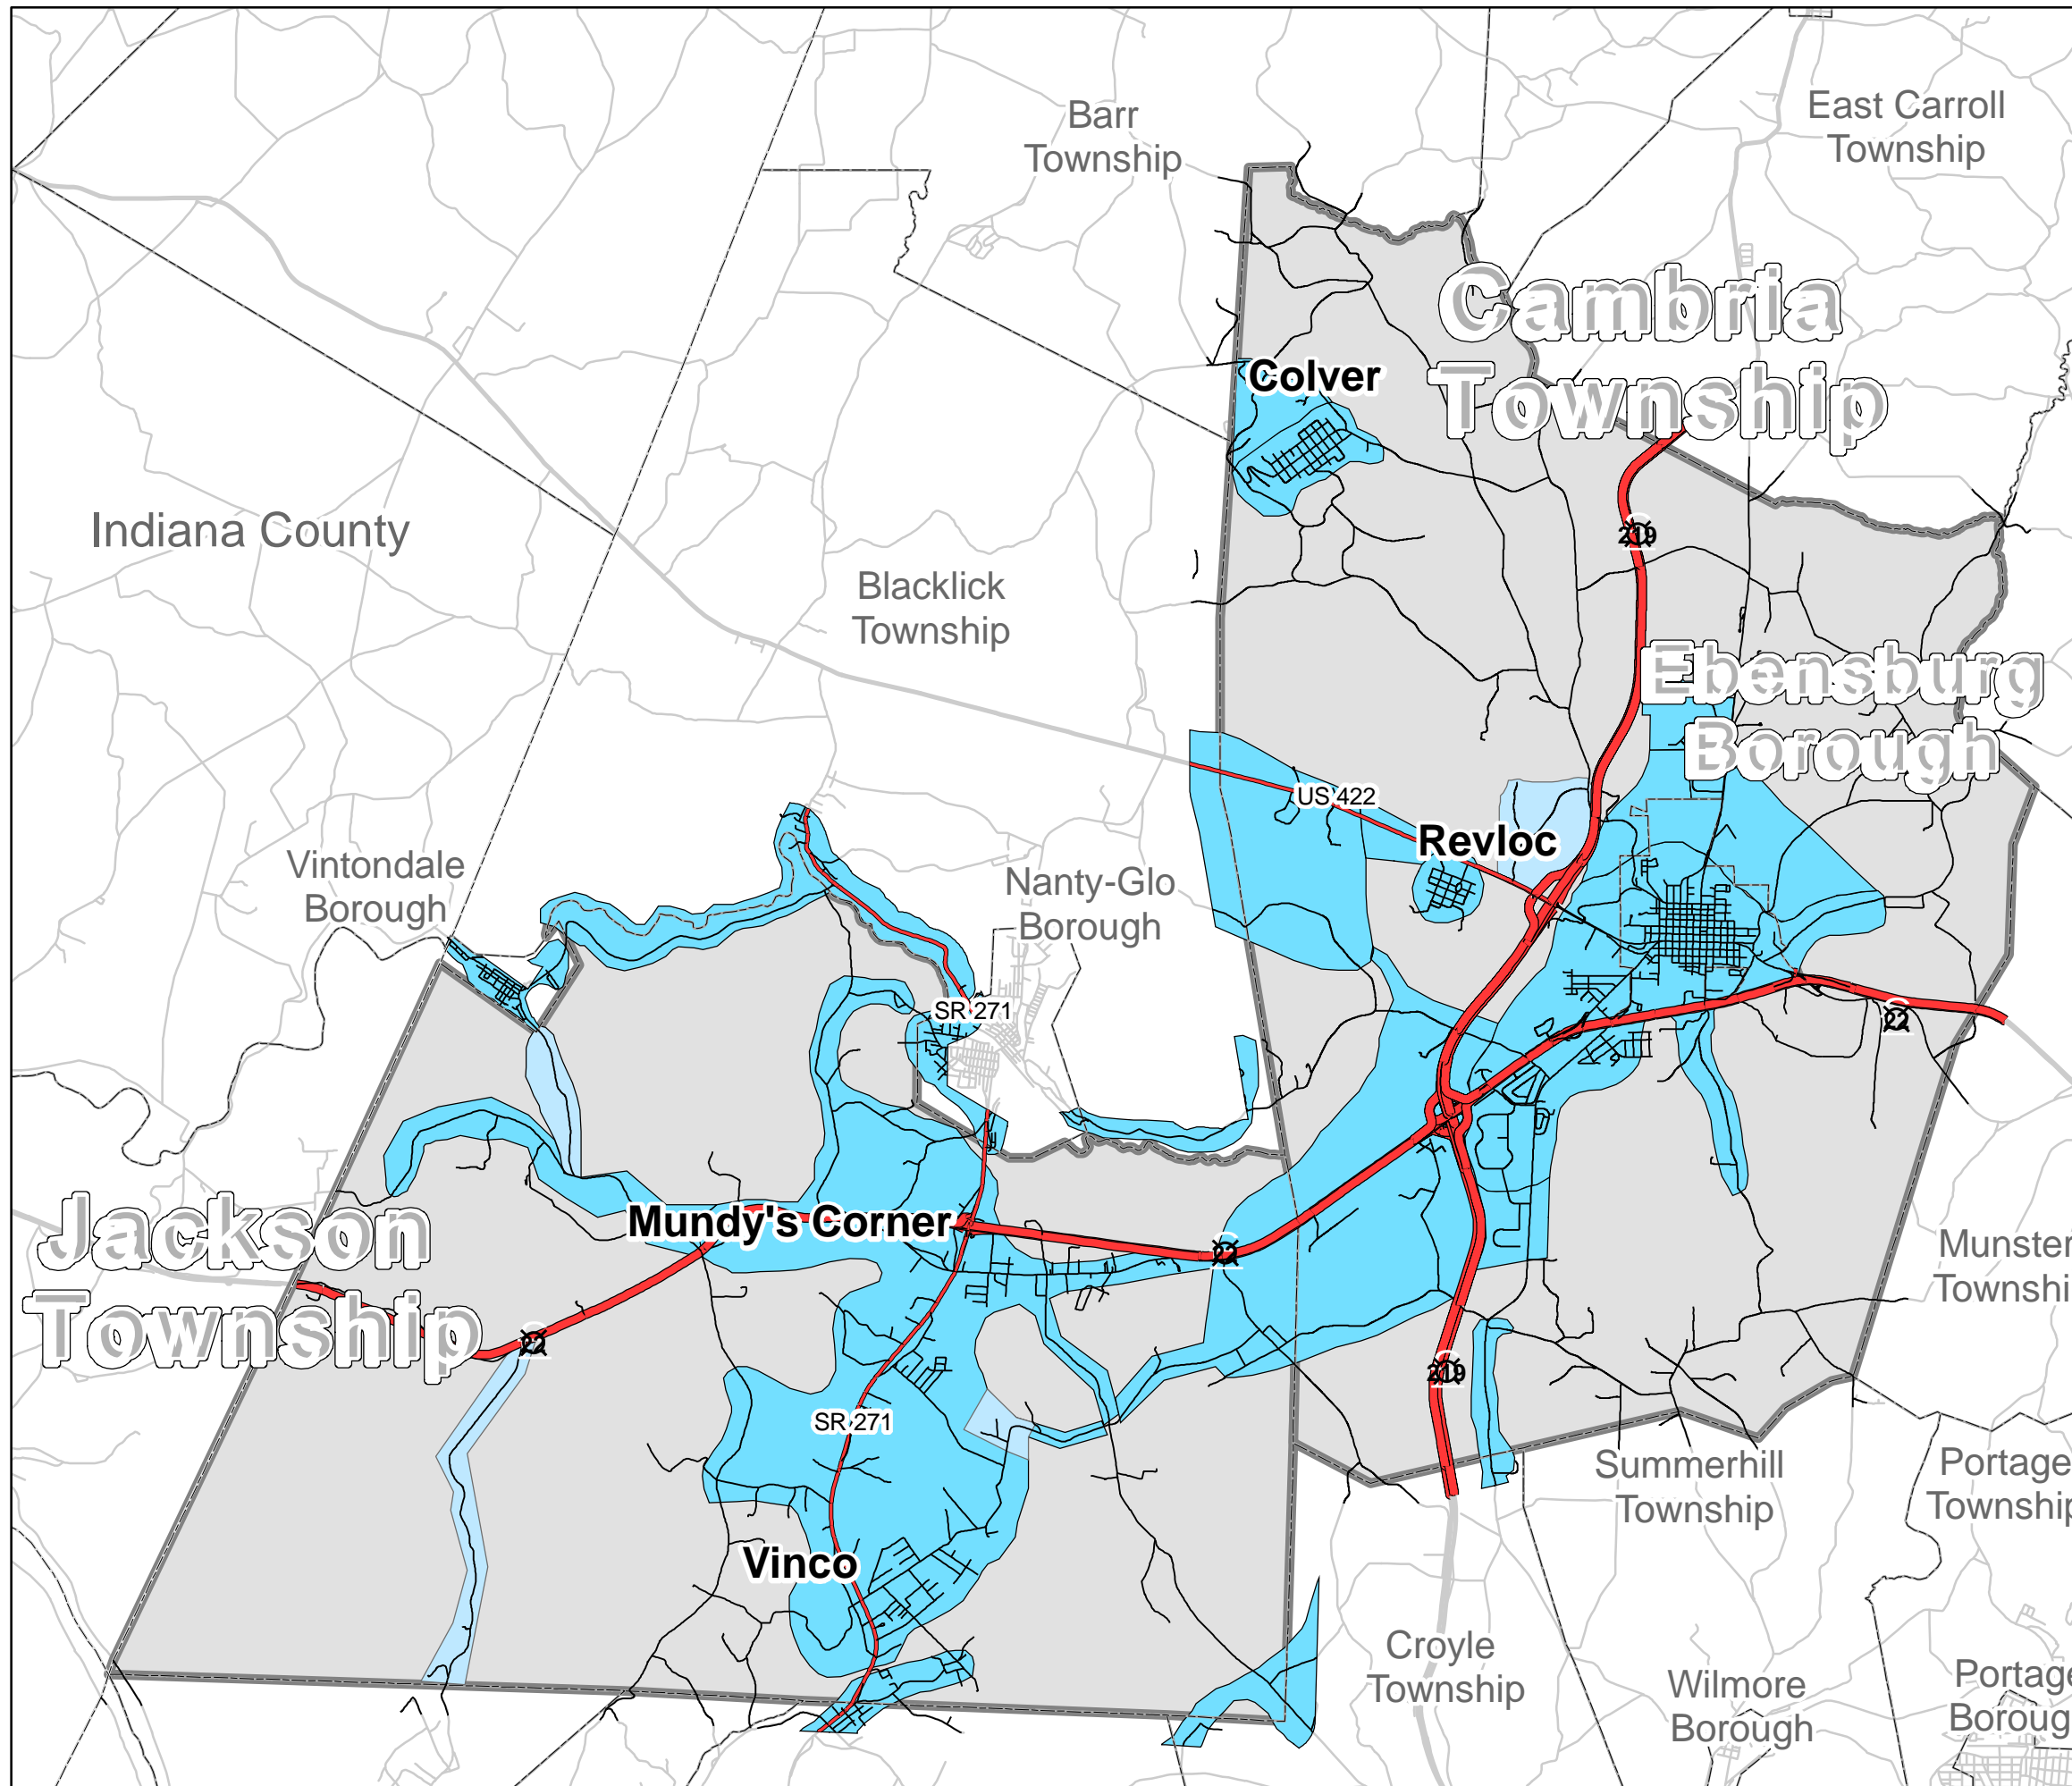

Central Cambria Coalition Multi-Municipal Comprehensive Plan

Comprised of the Municipalities of:
Jackson Township, Cambria Township,
& Ebensburg Borough

Cambria County, Pennsylvania

FUTURE WATER SERVICE AREAS

LEGEND

MAP 19

-  Water Service Areas
-  Future Water Service Areas

RCS and A inc.
RICHARD C. SUTTER & ASSOCIATES, INC.
Comprehensive Planners / Land Planners
Historic Preservation Planners
2008