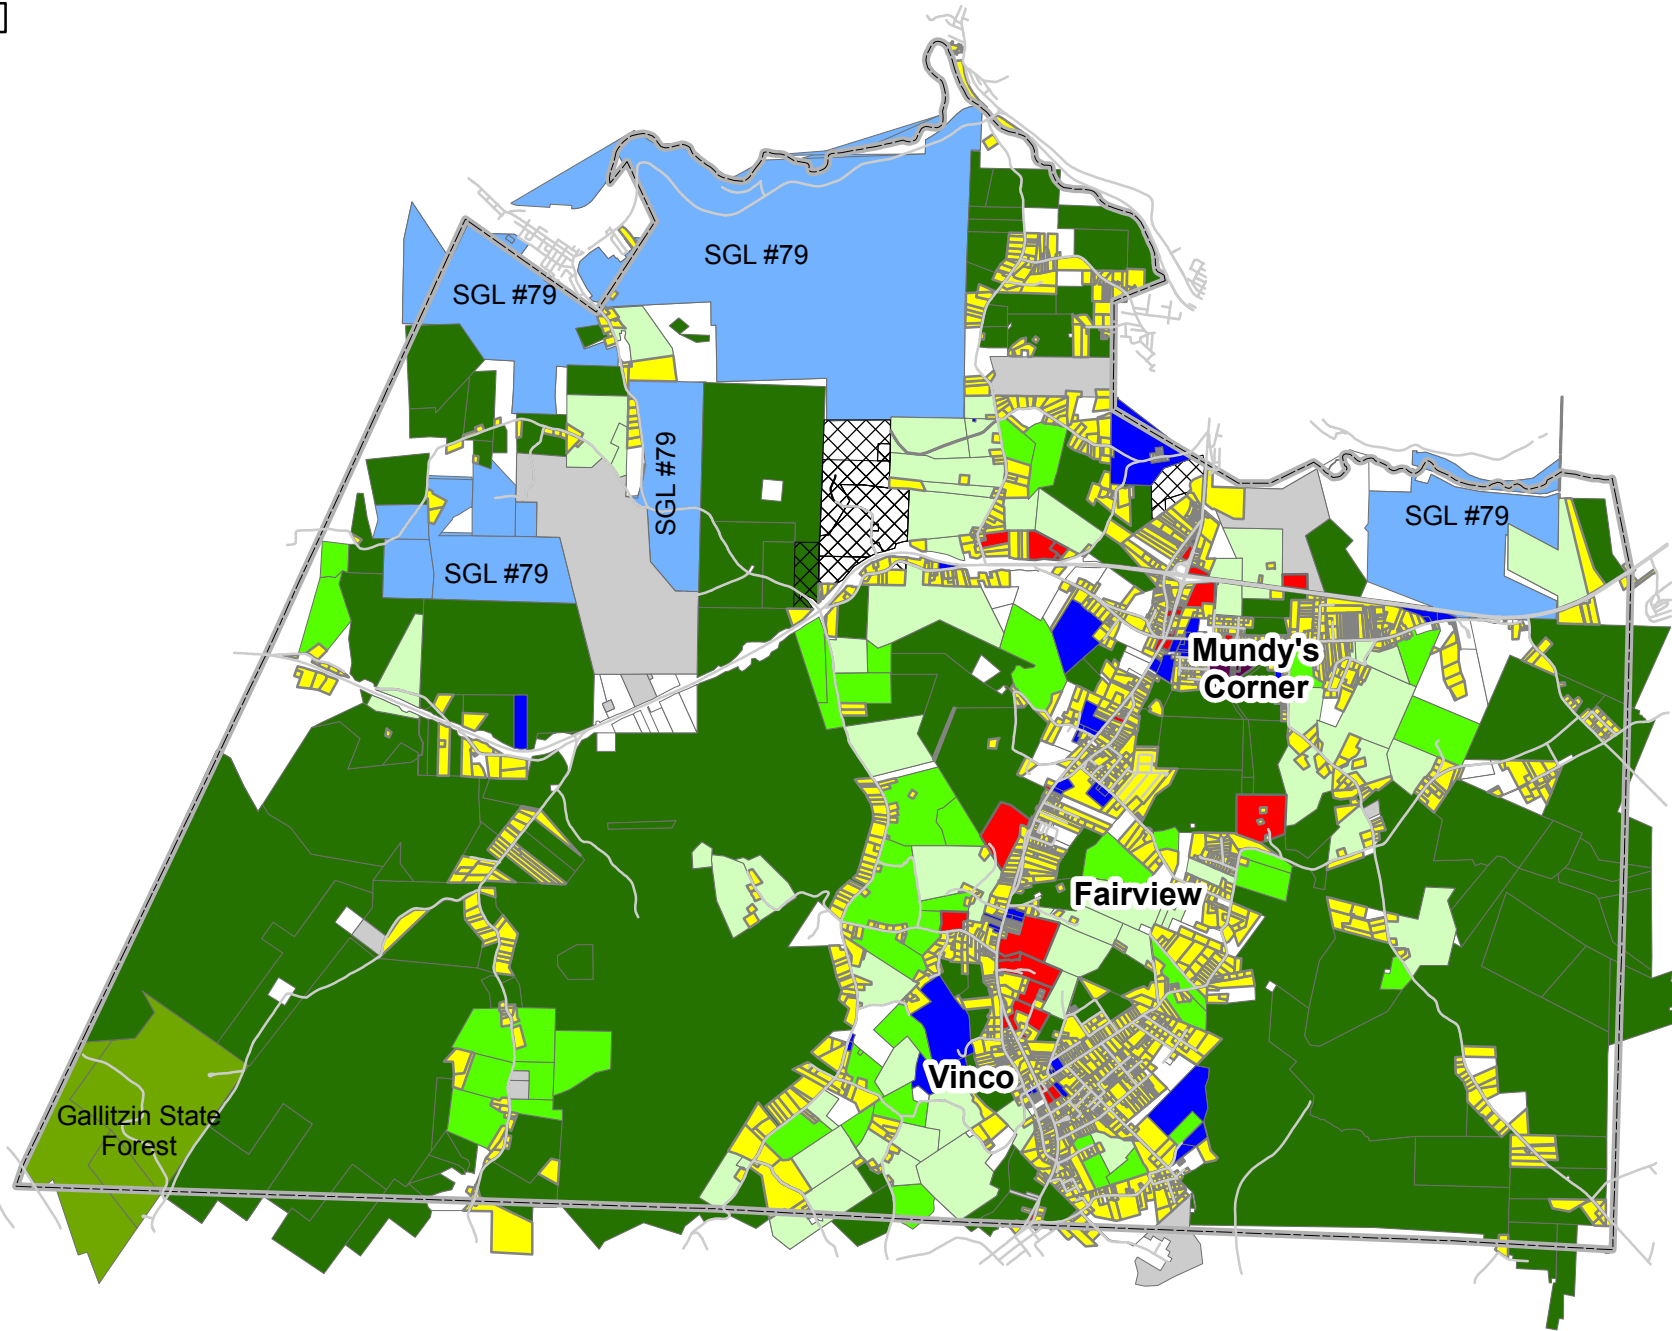

Mundy's Corner & US 22

3,500 1,750 0 Feet

Fairview & Vinco

2,400 1,200 0 Feet

Jackson Township

Central Cambria Coalition Multi-Municipal Comprehensive Plan

Comprised of the Municipalities of:
Jackson Township, Cambria Township,
& Ebensburg Borough

Cambria County, Pennsylvania

JACKSON TOWNSHIP EXISTING LAND USE

LEGEND MAP 7

- Residential
- Commercial
- Industrial
- Public/Semi-Public
- Transportation and Utilities
- Mining/Quarry
- Agriculture Security Area
- Agriculture
- Vacant
- Forest
- State Game Lands
- Gallitzin State Forest

17,500 8,750 0 Feet

RCS and A inc.
RICHARD C. SUTTER & ASSOCIATES, INC.
Comprehensive Planners / Land Planners
Historic Preservation Planners

2008