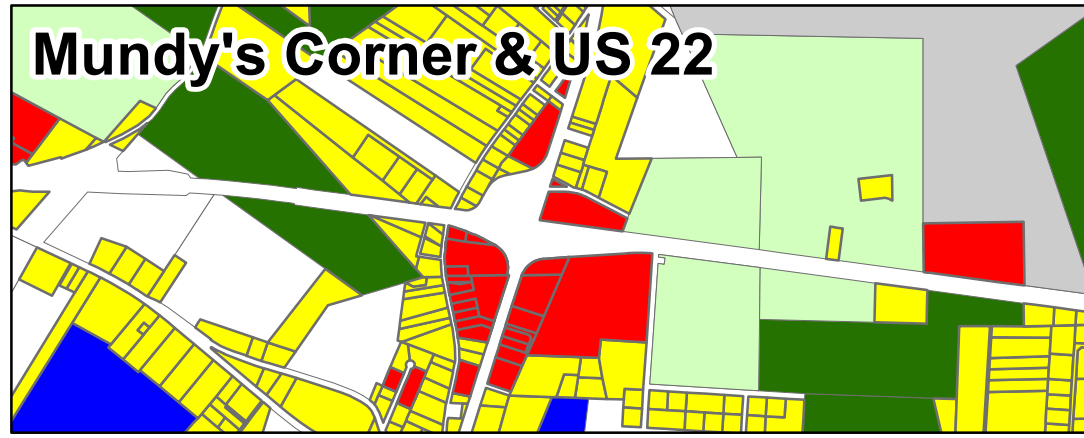

Mundy's Corner & US 22

3,500 1,750 0 Feet

Fairview & Vinco

2,400 1,200 0 Feet

Jackson Township

Central Cambria Coalition Multi-Municipal Comprehensive Plan

Comprised of the Municipalities of:
Jackson Township, Cambria Township,
& Ebensburg Borough

Cambria County, Pennsylvania

JACKSON TOWNSHIP EXISTING LAND USE

LEGEND MAP 7

- Residential
- Commercial
- Industrial
- Public/Semi-Public
- Transportation and Utilities
- Mining/Quarry
- Agriculture Security Area
- Agriculture
- Vacant
- Forest
- State Game Lands
- Gallitzin State Forest

17,500 8,750 0 Feet

RCS and A inc.
RICHARD C. SUTTER & ASSOCIATES, INC.
Comprehensive Planners / Land Planners
Historic Preservation Planners

2008