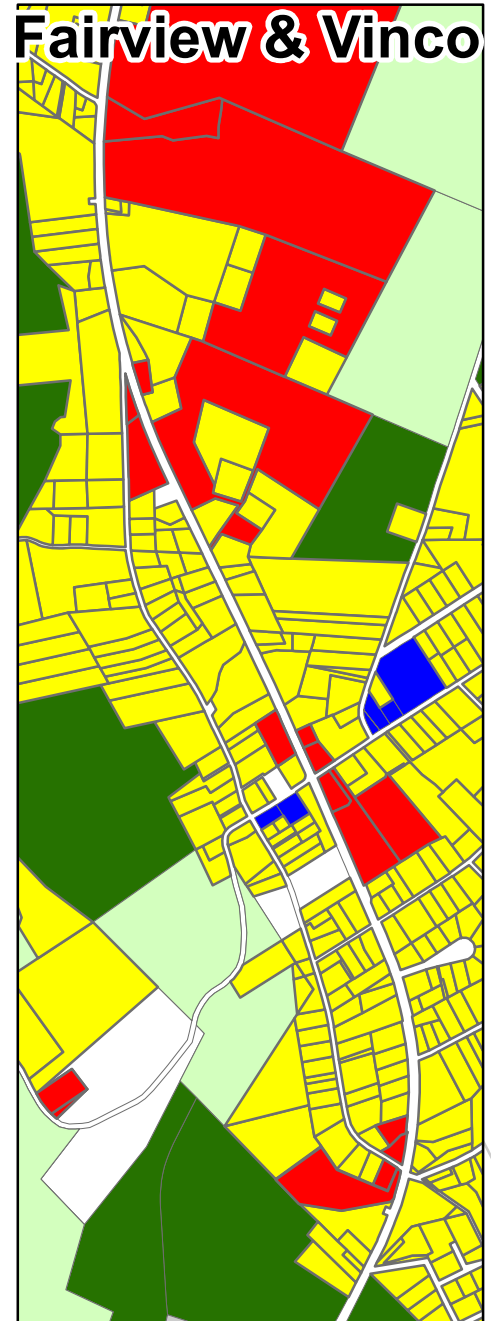

Mundy's Corner & US 22

3,500 1,750 0 Feet

Fairview & Vinco

2,400 1,200 0 Feet

Jackson Township

Central Cambria Coalition Multi-Municipal Comprehensive Plan

Comprised of the Municipalities of:
Jackson Township, Cambria Township,
& Ebensburg Borough

Cambria County, Pennsylvania

JACKSON TOWNSHIP EXISTING LAND USE

LEGEND MAP 7

-  Residential
-  Commercial
-  Industrial
-  Public/Semi-Public
-  Transportation and Utilities
-  Mining/Quarry
-  Agriculture Security Area
-  Agriculture
-  Vacant
-  Forest
-  State Game Lands
-  Gallitzin State Forest