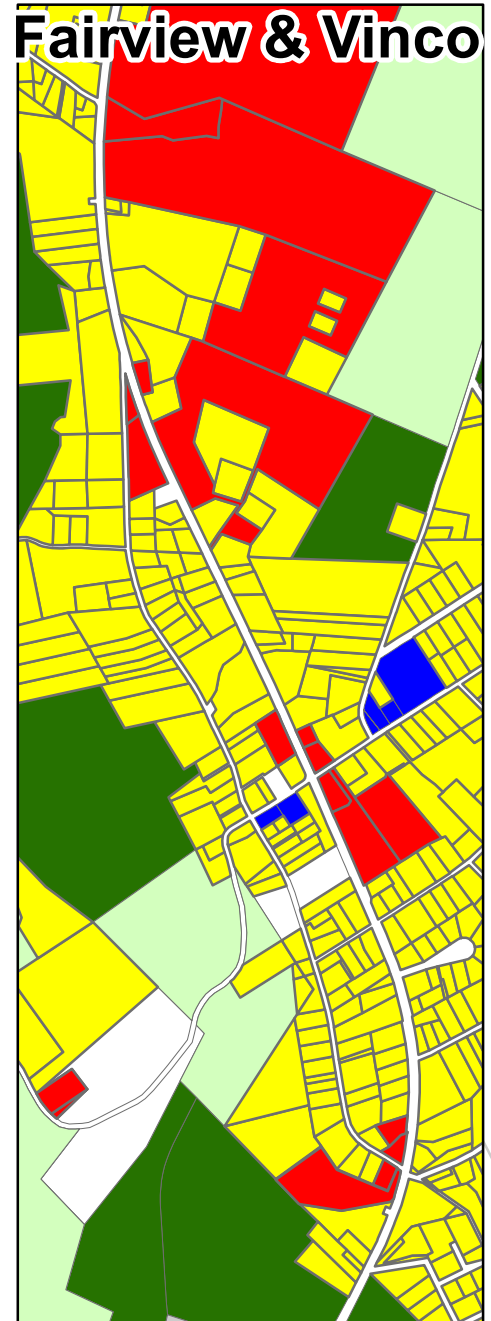

Mundy's Corner & US 22

3,500 1,750 0 Feet

Fairview & Vinco

2,400 1,200 0 Feet

Jackson Township

Central Cambria Coalition Multi-Municipal Comprehensive Plan

Comprised of the Municipalities of:
Jackson Township, Cambria Township,
& Ebensburg Borough

Cambria County, Pennsylvania

JACKSON TOWNSHIP EXISTING LAND USE

LEGEND MAP 7

- Residential
- Commercial
- Industrial
- Public/Semi-Public
- Transportation and Utilities
- Mining/Quarry
- Agriculture Security Area
- Agriculture
- Vacant
- Forest
- State Game Lands
- Gallitzin State Forest