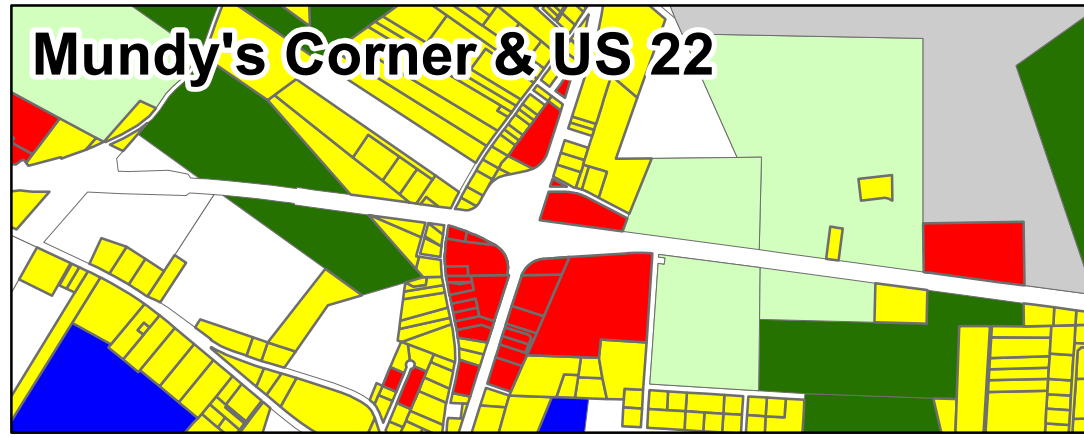

Mundy's Corner & US 22

3,500 1,750 0 Feet

Fairview & Vinco

2,400 1,200 0 Feet

Jackson Township

Central Cambria Coalition Multi-Municipal Comprehensive Plan

Comprised of the Municipalities of:
Jackson Township, Cambria Township,
& Ebensburg Borough

Cambria County, Pennsylvania

JACKSON TOWNSHIP EXISTING LAND USE

LEGEND MAP 7

-  Residential
-  Commercial
-  Industrial
-  Public/Semi-Public
-  Transportation and Utilities
-  Mining/Quarry
-  Agriculture Security Area
-  Agriculture
-  Vacant
-  Forest
-  State Game Lands
-  Gallitzin State Forest

17,500 8,750 0 Feet

RCS and A inc.
RICHARD C. SUTTER & ASSOCIATES, INC.
Comprehensive Planners / Land Planners
Historic Preservation Planners

2008