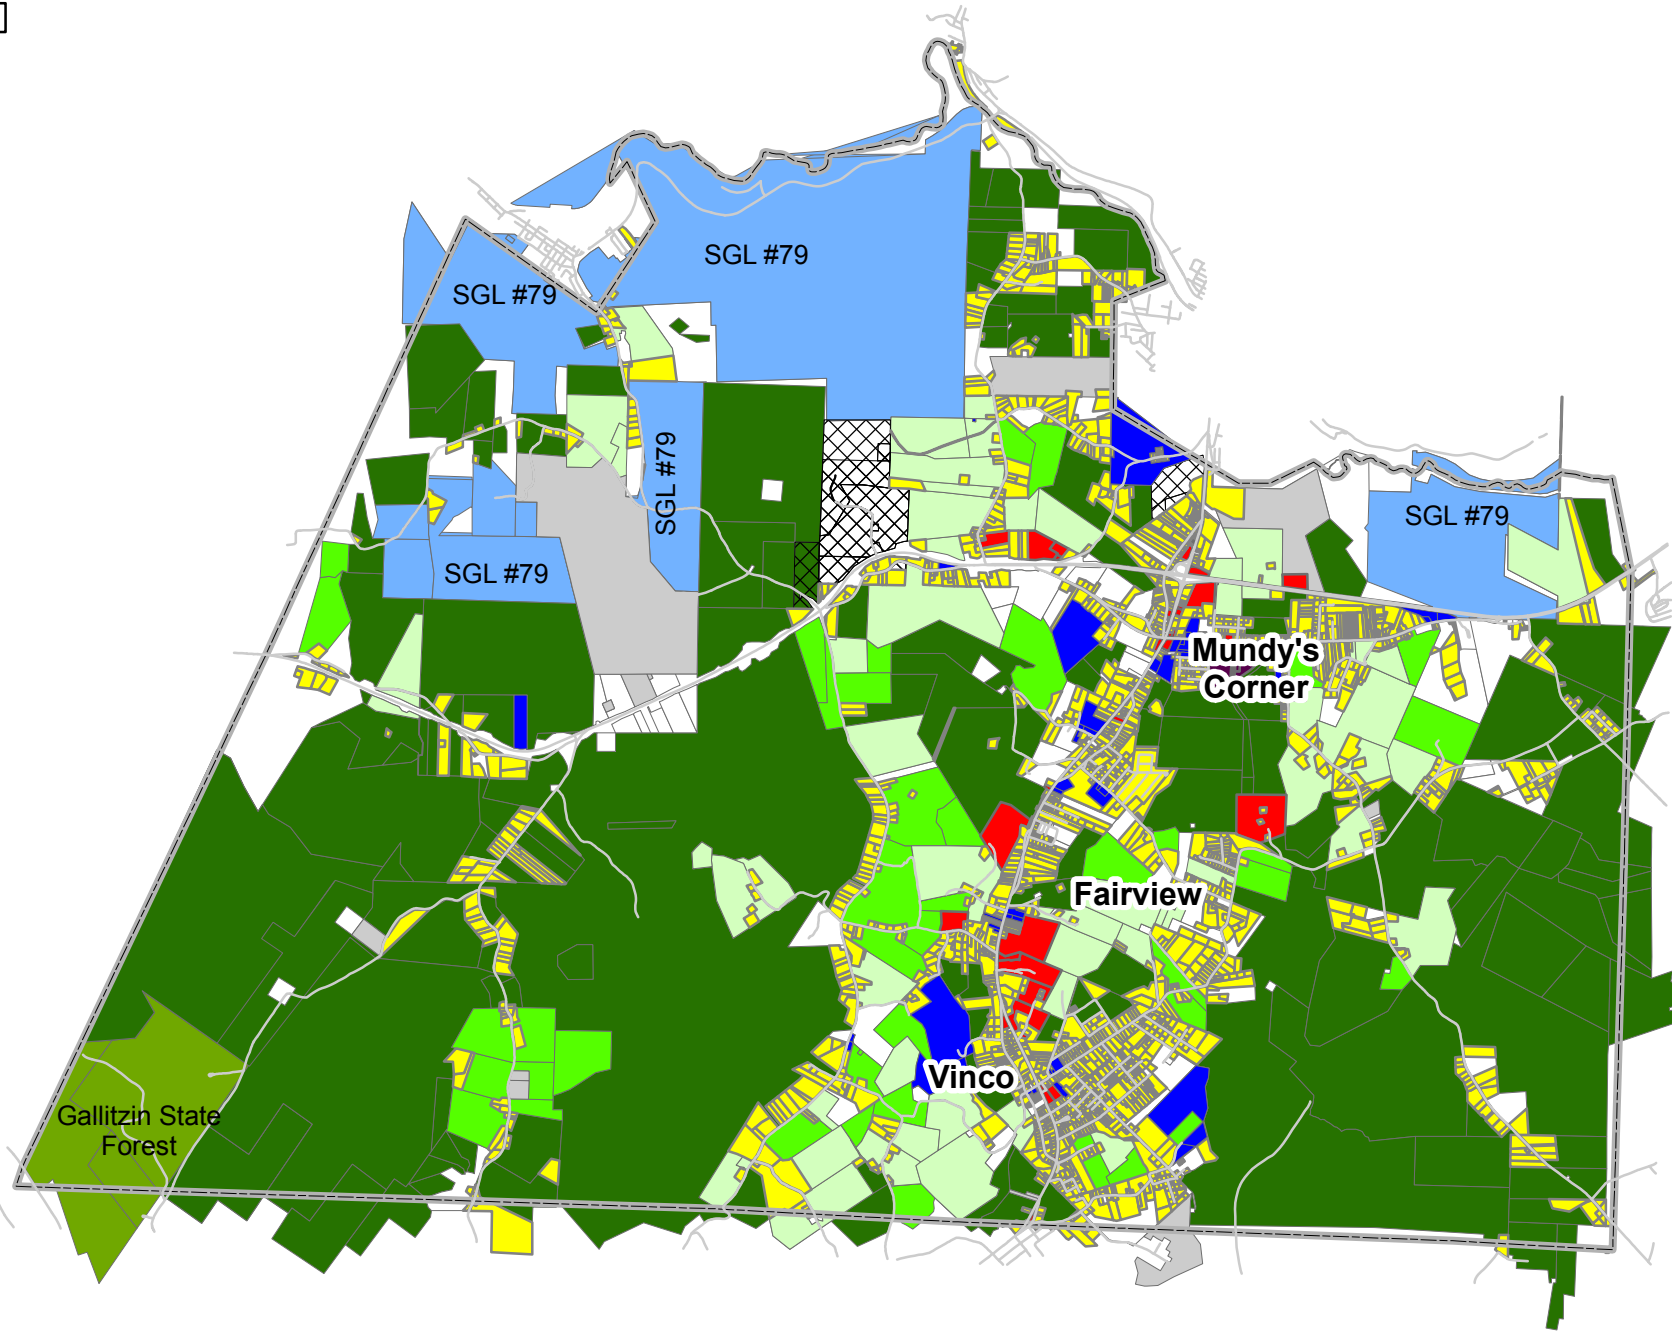

Mundy's Corner & US 22

3,500 1,750 0 Feet

Fairview & Vinco

2,400 1,200 0 Feet

Jackson Township

Central Cambria Coalition Multi-Municipal Comprehensive Plan

Comprised of the Municipalities of:
Jackson Township, Cambria Township,
& Ebensburg Borough

Cambria County, Pennsylvania

JACKSON TOWNSHIP EXISTING LAND USE

LEGEND MAP 7

-  Residential
-  Commercial
-  Industrial
-  Public/Semi-Public
-  Transportation and Utilities
-  Mining/Quarry
-  Agriculture Security Area
-  Agriculture
-  Vacant
-  Forest
-  State Game Lands
-  Gallitzin State Forest

17,500 8,750 0 Feet

RCS and A inc.
RICHARD C. SUTTER & ASSOCIATES, INC.
Comprehensive Planners / Land Planners
Historic Preservation Planners

2008